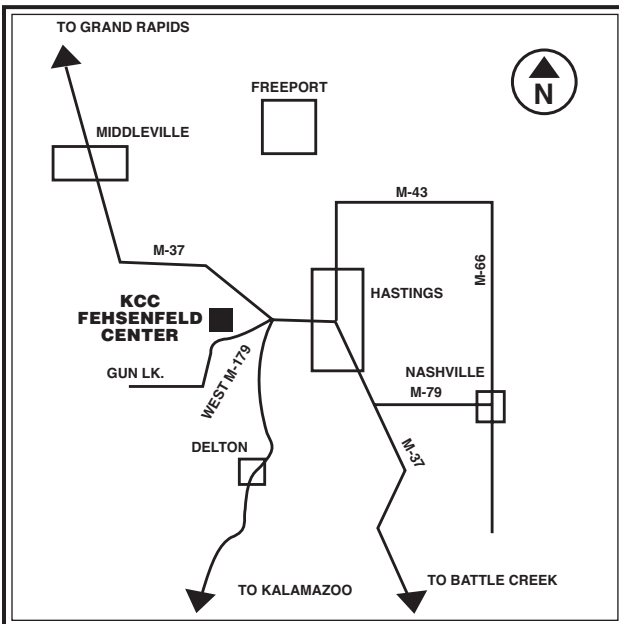

Roll Building, Room 301J
Extension 2364/2250

**Dean of Career and
Occupational Education**

Roll Building, Room 301I
Extension 2364/2315

Eastern Academic Center

14055 26 Mile Road
 Albion, MI 49224
 517-630-8169