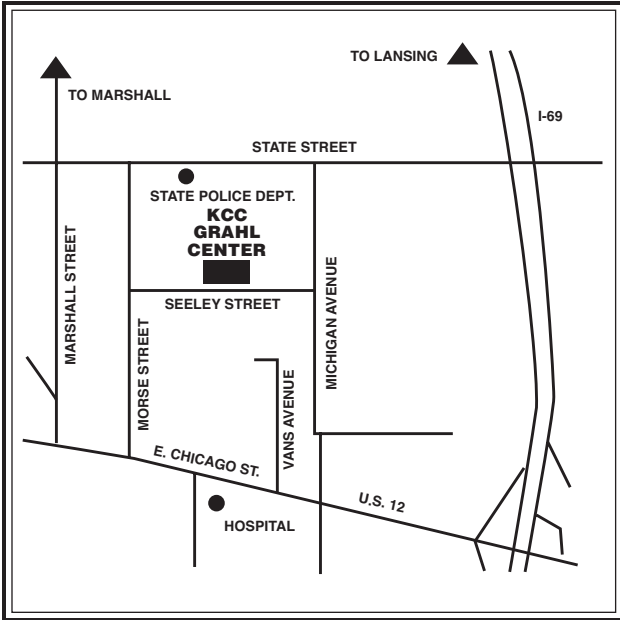

Grahl Center
125 Seeley Street
Coldwater, MI 49036
517-278-3300